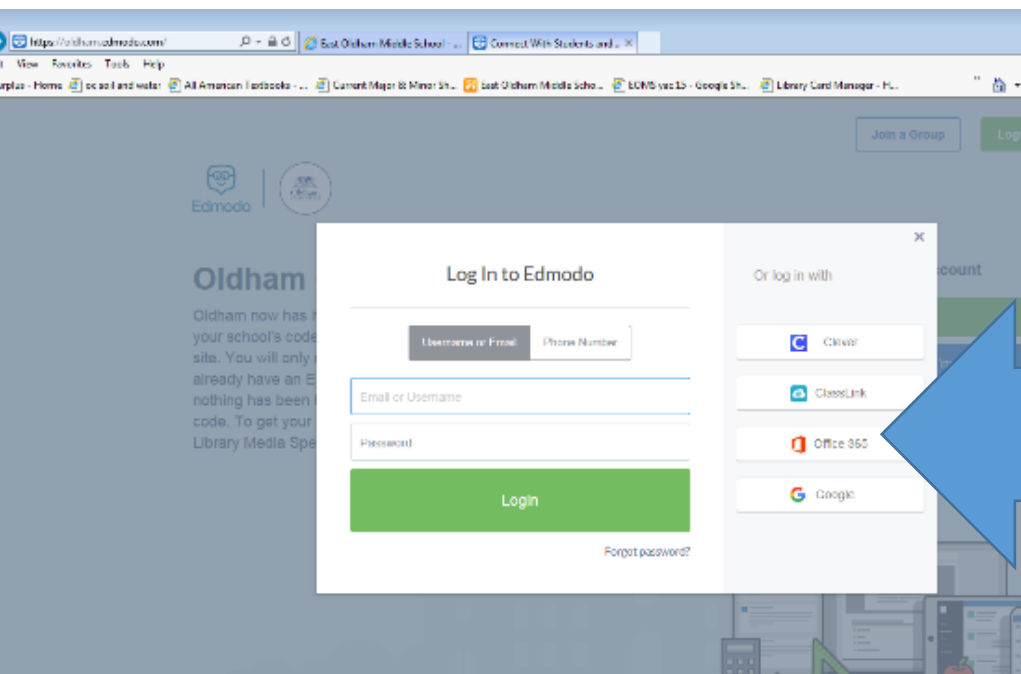

How to login to Edmodo for STUDENTS:

1. Go to <https://www.oldham.edmodo.com>
2. Click on the green LOGIN button

3. Click on the Office365 button to login to your Edmodo account.

Login to Edmodo using your long username and password. It is the same username and password as your computer login. Your long username is: